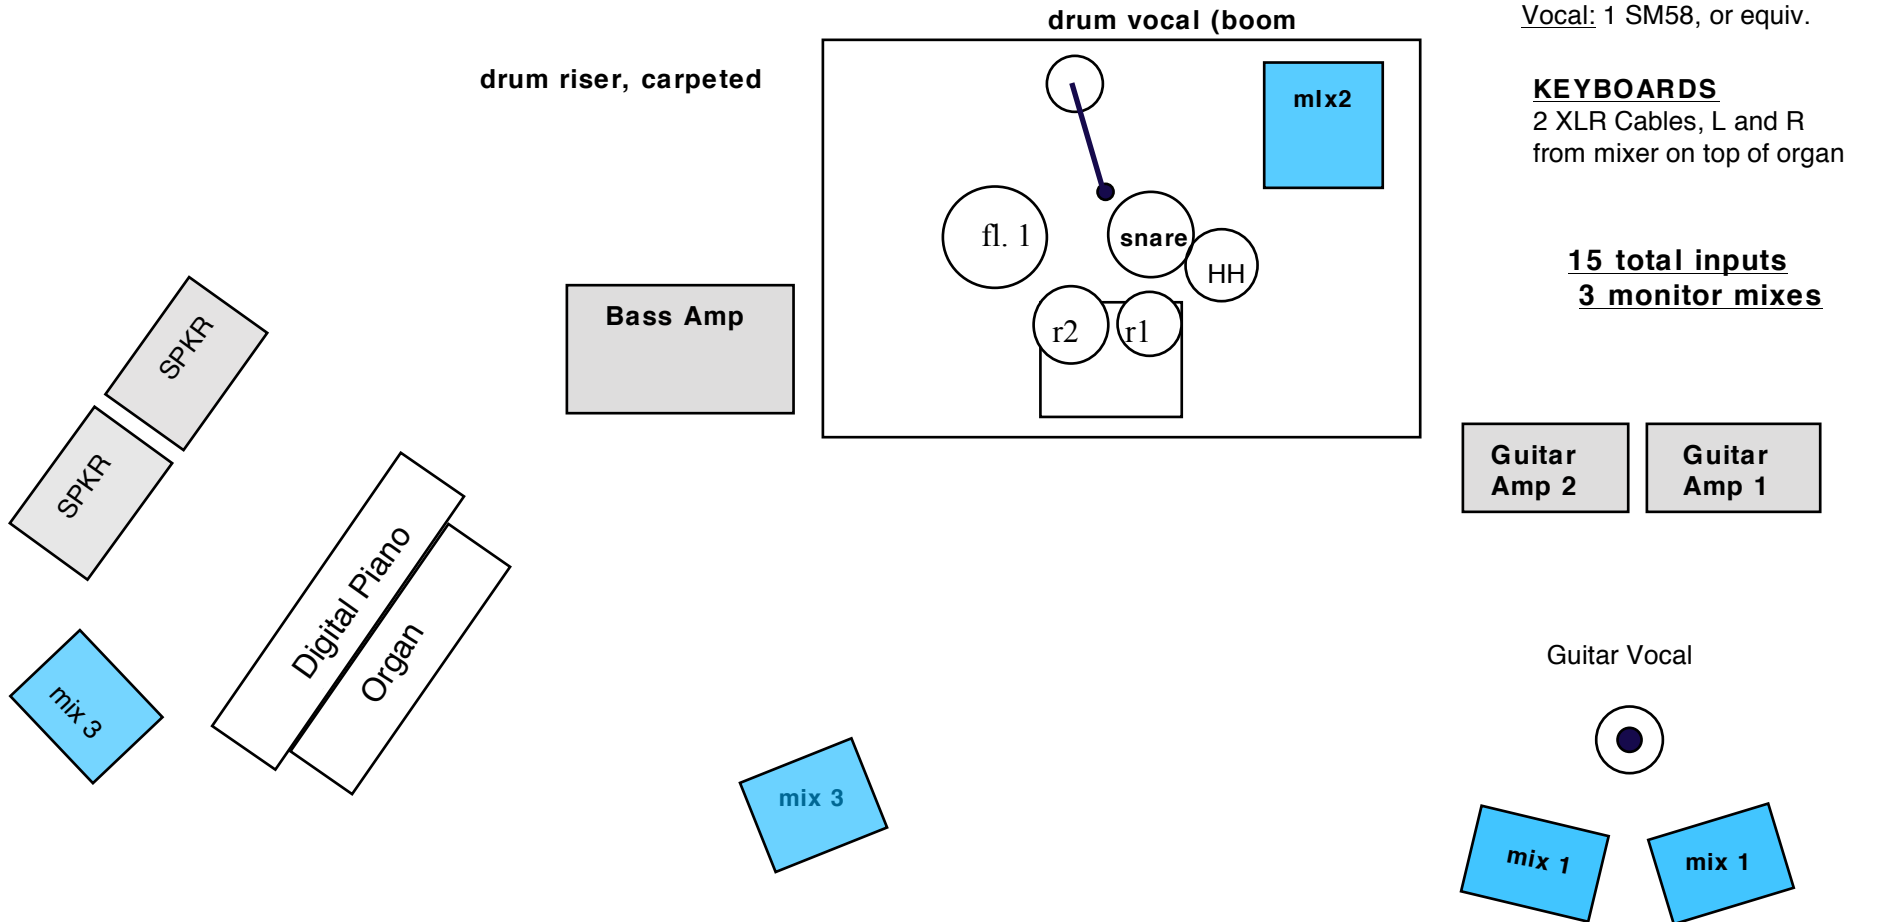

# STAGE PLOT

## BASS AMP

direct box

## DRUMS

Bass Drum: cable only  
(interior mounted Audix D6)

Snare: 1 SM57, or equiv.

Toms: 3 SM57s, or equiv.

Hi-Hat: 1 condenser mic

Overheads: 2 condenser mics

Vocal: 1 SM58, or equiv.

## KEYBOARDS

2 XLR Cables, L and R  
from mixer on top of organ

**15 total inputs**

**3 monitor mixes**