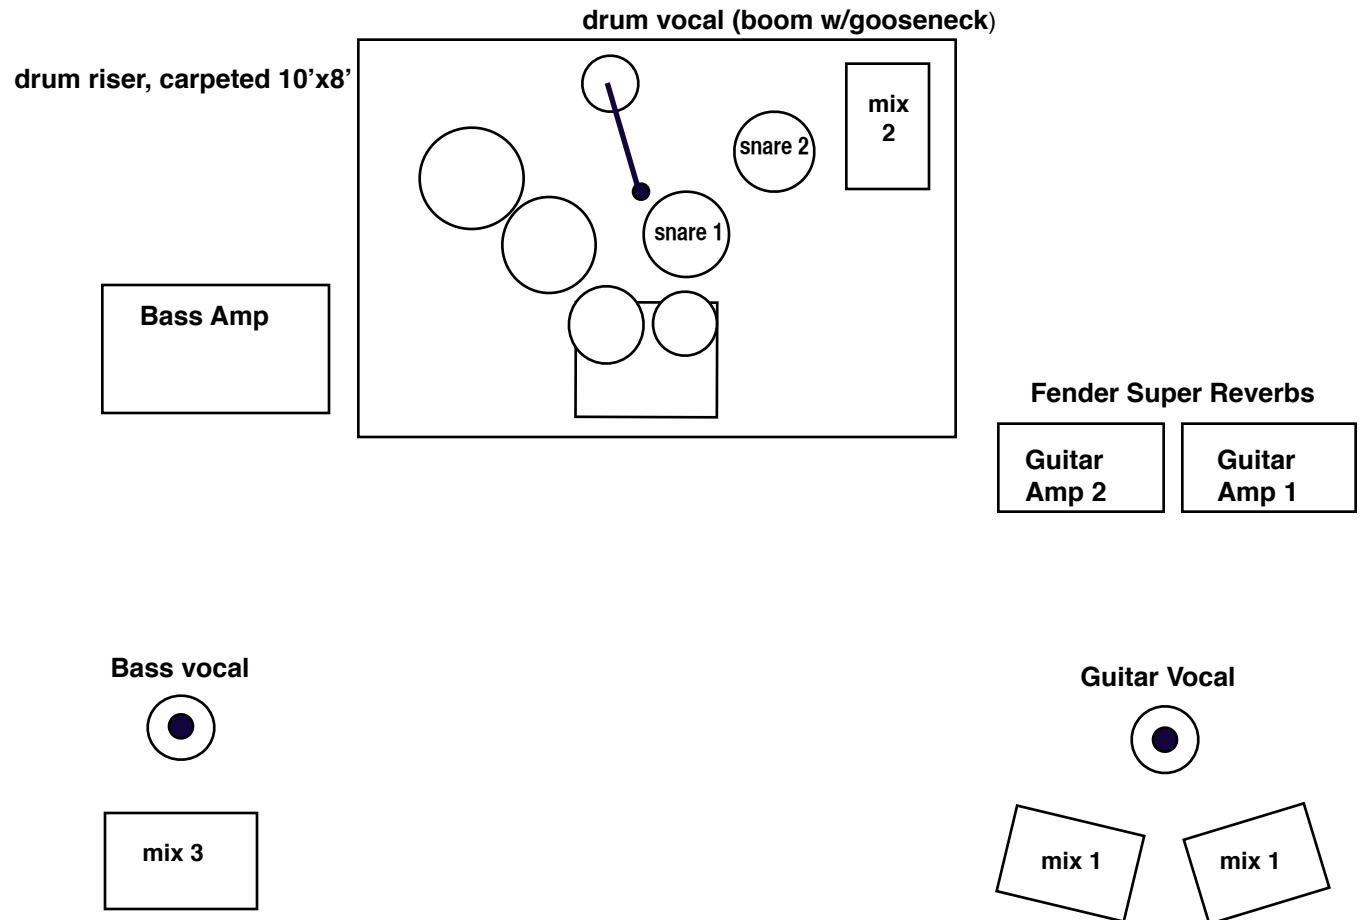

STAGE PLOT

GUITAR

Amp 1: 1 Shure SM57 (front)

Amp 2: 1 Shure SM57 (front)

Vocal: 1 Shure Beta 58

BASS

Amp: direct box

Vocal: 1 Shure Beta 58

DRUMS

Bass Drum: cable only
(interior mounted Audix D6)

Snare 1: 1 SM57, or equiv.

Snare 2: 1 SM57, or equiv.

Toms: 4 4 SM57s, or equiv.

Hi-Hat: 1 condenser mic

Overheads: 2 condenser mics

Vocal: 1 SM58

16 total inputs

3 monitor mixes